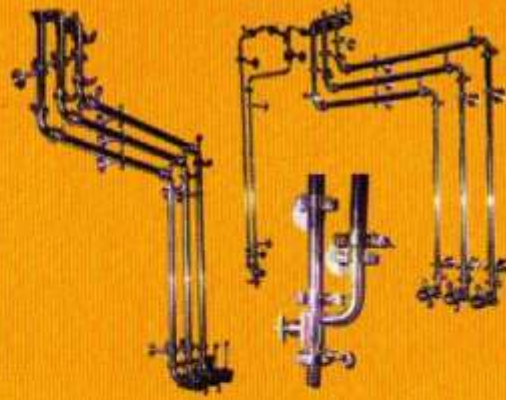

TC Ball Valve

N.R.V. T C End

T C Union

loop

T C Clamp

3-way Ball Valve

Din Ball Valve

Butter- Fly Valve

Sight glass
T C End

N.R.V. T C End

Tee with T C

Bend

Flow Diversion Valves

Sq. Body T C
Ball Valve

ASA-150 Valve

Filter Housing

- ❖ Sanitary Valves and Fittings
- ❖ Sanitary Pipes & Tubes
- ❖ Sanitary Process and Transfer Pumps
- ❖ Orbital Welding
- ❖ Turnkey Piping Project (H₂O/D.M / W.F.I.)
- ❖ Electropolishing and Passivation
- ❖ Tanks, Vessels and Fabrications